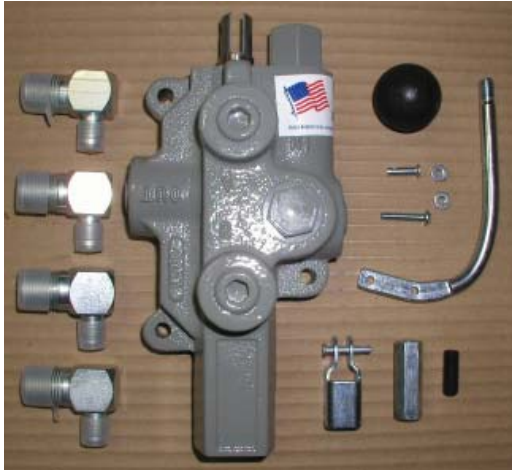

**ATC / BTC
MANUAL VALVE KIT
P/N: 80042002**

UNASSEMBLED

ASSEMBLED

QTY	PART#	DESCRIPTION
1	08046001	MODIFIED LEVER VALVE KIT
1	HC0201	MANUAL VALVE
4	H1303	ADAPTER-90-DEG-#6 JIC X #8 NPT
1	HW0804	SCREW-SHSS-3/8-16 X 1"
1	HW1004	NUT-COUPLING-3/8-16
2	HW0001	NUT-HEX-#10-24
1	HW0204	SCREW-RHMS-#10-24 X 1"