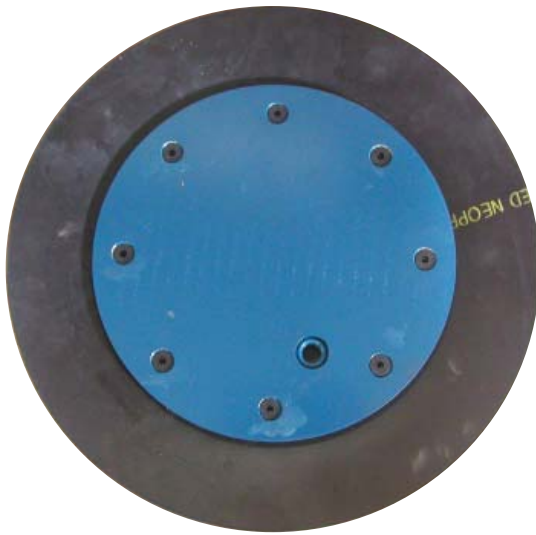

**BATTERY EXTRACTOR
12" VACUUM CUP ASSEMBLY
P/N: 00162003**

FRONT VIEW

REAR VIEW

QTY	PART#	DESCRIPTION
1	00166001	CASTING-12" VACUUM CUP
1	00165001	FRONT PLATE-12" VACUUM CUP
1	00164001	RUBBER PAD-12" VACUUM CUP
8	HW0311	BOLT-FHSCS-1/4-20 X 3/4"