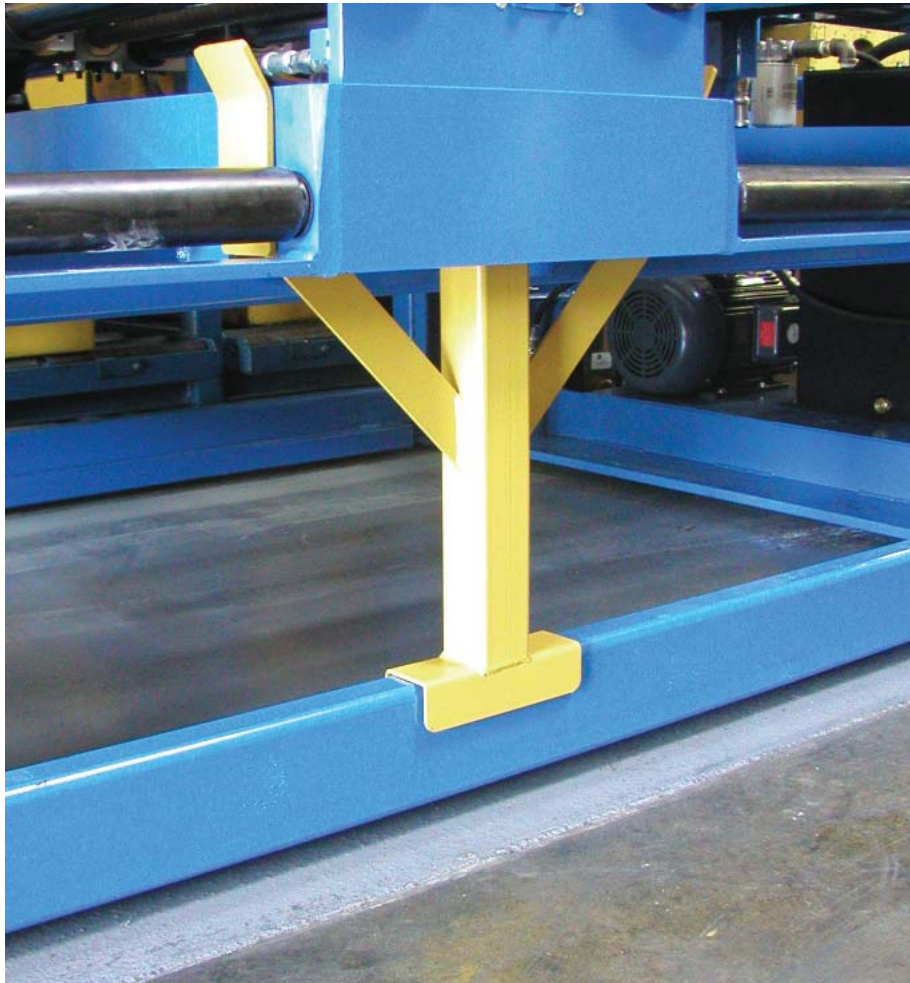

**BATTERY EXTRACTOR
BE SERVICE STAND KIT - SINGLE LEVEL
P/N: 80292001**

NOTE: EACH STAND WEIGHS 16 LBS

QTY	PART#	DESCRIPTION
2	46815002	SERVICE STAND
1	80292001-i	INSTRUCTIONS