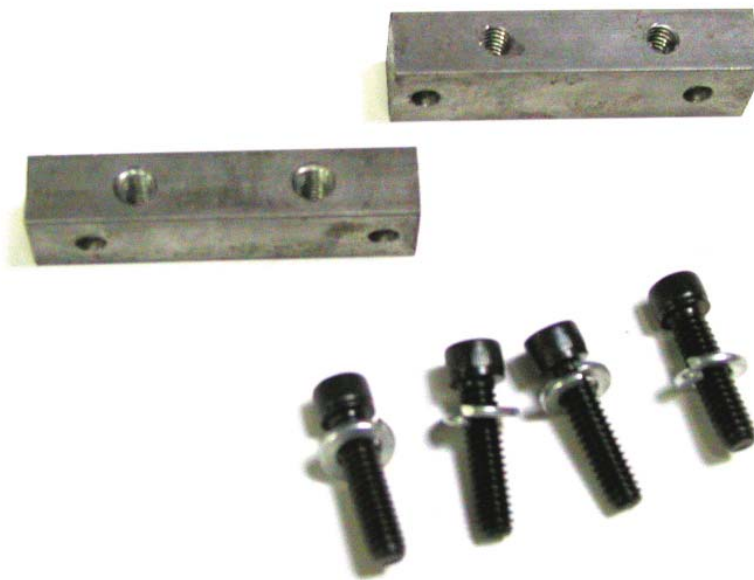

**ATC / BTC / WTC
PULL BLOCK REPLACEMENT KIT
P/N: 80052002**

QTY	PART#	DESCRIPTION
2	05057005	PULL BLOCK
4	HW0307	BOLT-SHCS-1/4-20 X 1"
4	HW0103	WASHER-LOCK-1/4"