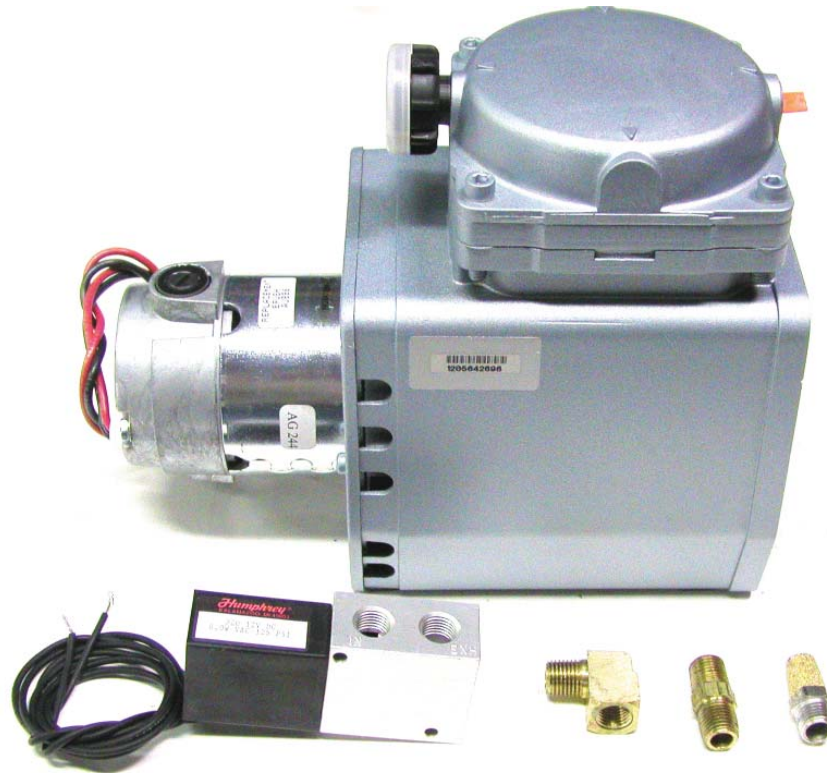

**ATC VACUUM PUMP KIT (24V)**  
**P/N: 80062002**

<b>QTY</b>	<b>PART#</b>	<b>DESCRIPTION</b>
1	P0503	NIPPLE-#4 NPT-BRASS
1	P0506	ELBOW-STR-90 DEG-#4 NPT-BRASS
1	P0208	FILTER
1	P0206	SOLENOID-24V
1	P0002	VACUUM PUMP-24V