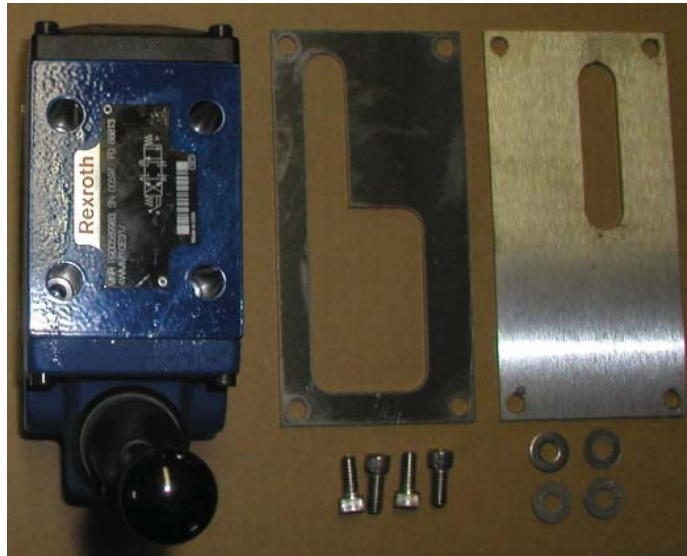

**BE-TS/QS LIFT VALVE RETRO KIT
P/N: 80342001**

*NOTE: FOR UNITS BUILT PRIOR TO 2006 WITH
DISCONTINUED LIFT VALVE PT# HC0255*

QTY	PART#	DESCRIPTION
1	HC0257	LIFT VALVE
1	43817085	ADAPTER PLATE
1	43843001	TEMPLATE
4	SS0104	SHCS-1/4-20 X 5/8"
4	SS0300	WASHER-FLAT-1/4"-SAE
1	80342001-i	INSTALLATION INSTRUCTIONS