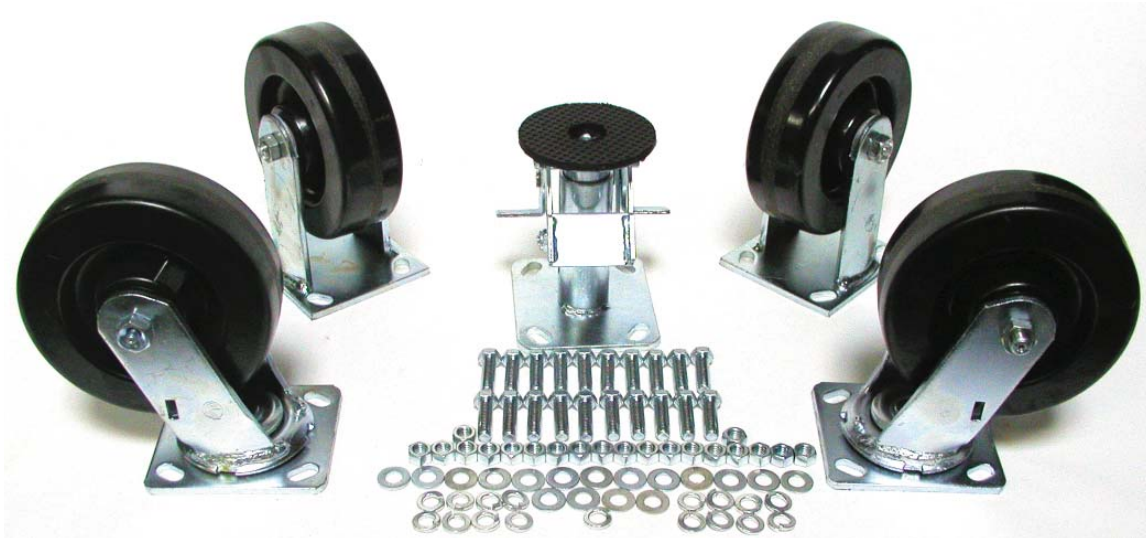

BTC-18, BTC-24 CASTER KIT
P/N: 80122001

QTY	PART#	DESCRIPTION
2	C0015	CASTER-6" X 2"-RIGID
2	C0020	CASTER-6" X 2"-SWIVEL
1	C0010-1	FLOOR LOCK
20	HW0403	BOLT-HHCS-3/8-16 X 1 1/4"
20	HW0005	NUT-HEX-3/8-16
20	HW0107	WASHER-LOCK-3/8"
20	HW0108	WASHER-FLAT-3/8"-SAE