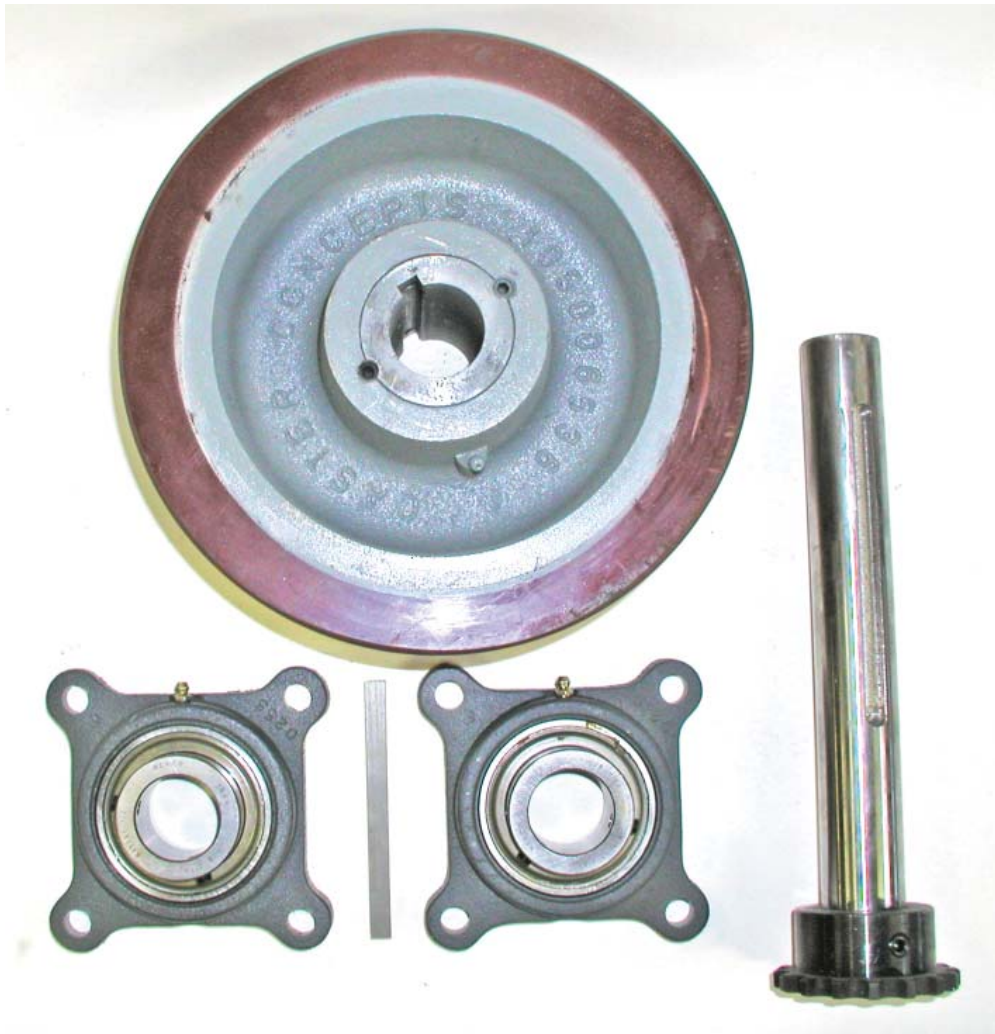

BE-TS/QS DRIVE WHEEL REPAIR KIT
P/N: 80322001

QTY	PART#	DESCRIPTION
1	C0510	WHEEL-POLY-10" X 5 1/2"
1	43822003	SHAFT-WHEEL
2	PT0430	FLANGE BEARING-4 BOLT-1 1/2"
1	43897004	KEY-3/8" X 4 3/4"