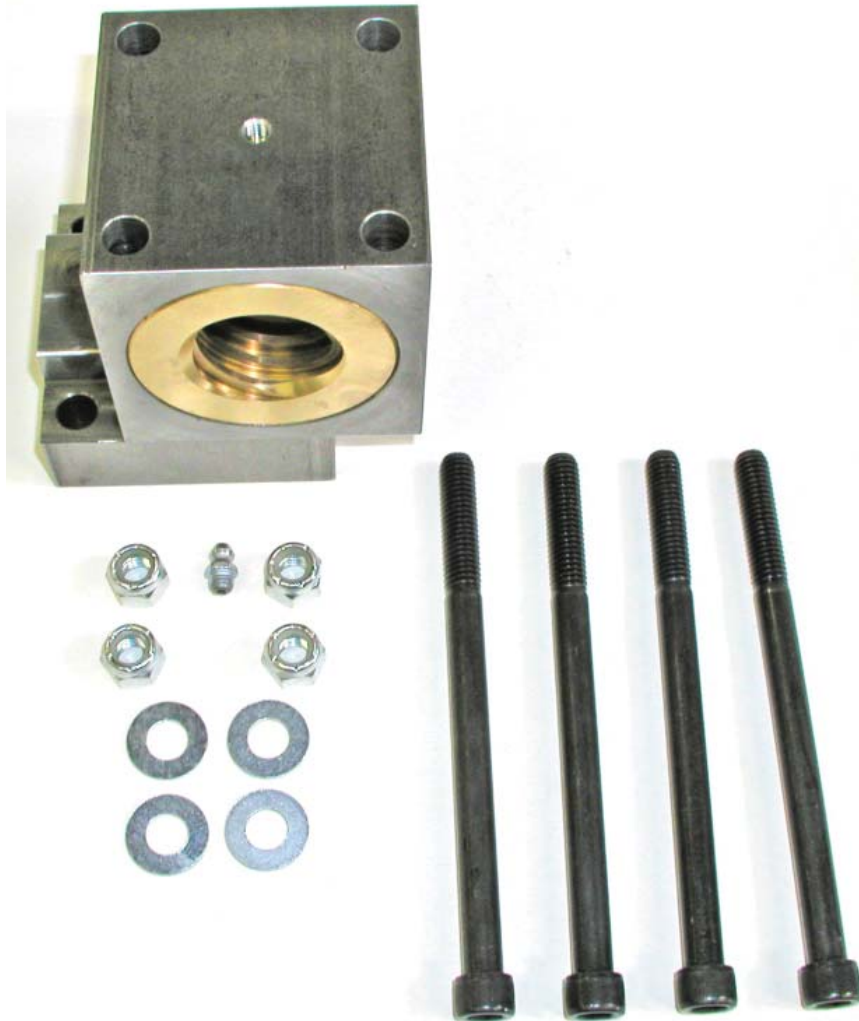

**BATTERY EXTRACTOR
LEAD SCREW DRIVE NUT KIT
P/N: 80252003**

QTY	PART#	DESCRIPTION
1	43054006	DRIVE NUT ASSEMBLY
4	HW0426	BOLT-SHCS 3/8-16 X 5 1/2"
4	HW0108	WASHER-FLAT-3/8"-SAE
4	HW0006	NUT-NILN-3/8-16
1	PT0624	FITTING-ZERK