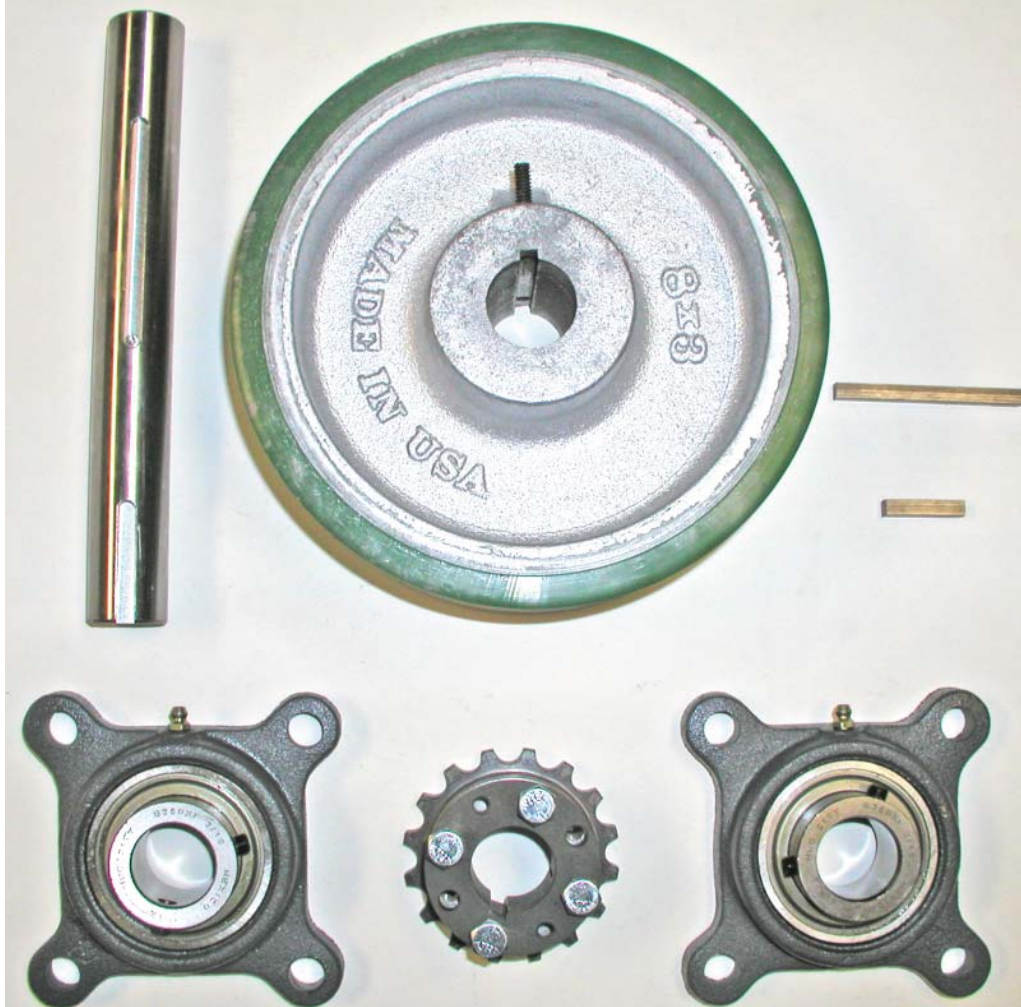

BE-SL/DS DRIVE WHEEL REPAIR KIT
P/N: 80222001

QTY	PART#	DESCRIPTION
1	C0050-1	WHEEL-8" X 3"-POLY
1	43727008	SHAFT-WHEEL
2	PT0406	FLANGE BEARING-4 BOLT-1 3/16"
1	43097005	KEY-1/4" X 3"
1	00197028	KEY-1/4" X 1 1/4"
1	*43726003	BUSHING-FLOOR DRIVE-1 3/16"
1	*43726004	SPROCKET-FLOOR DRIVE
4	*HW0323	BOLT-HHCS-5/16-18 X 1"

**PARTS SHOWN ASSEMBLED*