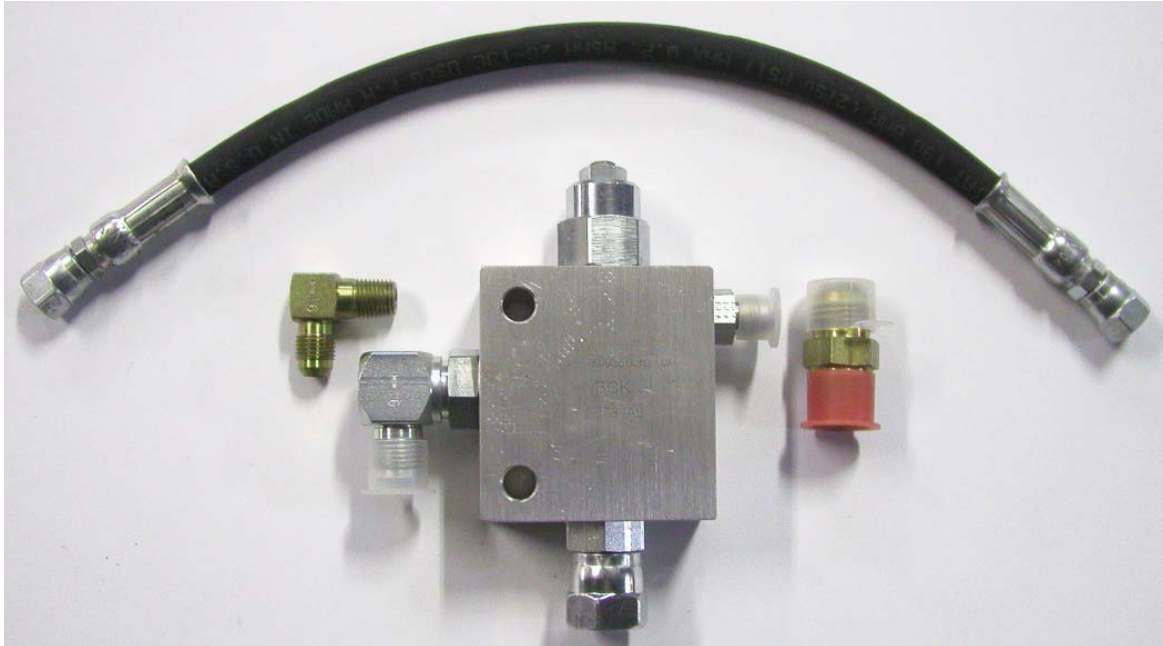

**BE-TS LIFT CIRCUIT COUNTERBALANCE  
VALVE RETRO KIT  
P/N: 80342002**

<b>QTY</b>	<b>PART#</b>	<b>DESCRIPTION</b>
1	HC0283	COUNTERBALANCE VALVE
1	H1680	ADAPTER-#10 JICM X #8 NPTM
1	H1690	ADAPTER-#10 JICSW X #10 SAEM
1	H1612	ADAPTER-90 DEG-#8 JICM X #10 SAEM
1	H1552	ADAPTER-#6 JICM X #6 SAEM
1	H1579	ADAPTER-90 DEG-#6 JICM X #4 NPTM
1	00142001-92	HOSE-ASSY-1/4" X 15"
1	80342002-i	INSTALLATION INSTRUCTIONS