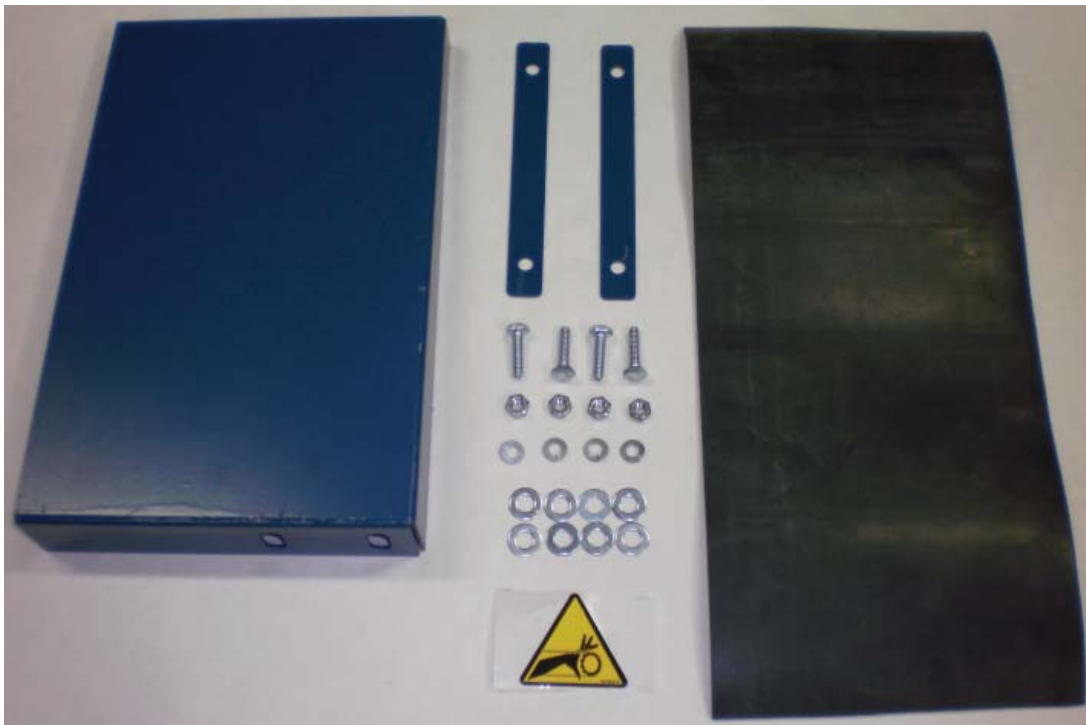

ATC DRIVE CHAIN GUARD KIT
P/N: 80012008

QTY	PART#	DESCRIPTION
1	08017062-2	GUARD-RIGID-DRIVE CHAIN
1	08017060	GUARD-RUBBER-DRIVE CHAIN
2	08417362	RETAINER-GUARD
4	HW0303	BOLT-HHCS-1/4-20 X 1"
8	HW0104	WASHER-FLAT-1/4"-SAE
4	HW0103	WASHER-LOCK-1/4"
4	HW0002	NUT-HEX-1/4-20
1	00196216	LABEL-WARNING-"CHAIN ENTANGLEMENT..."