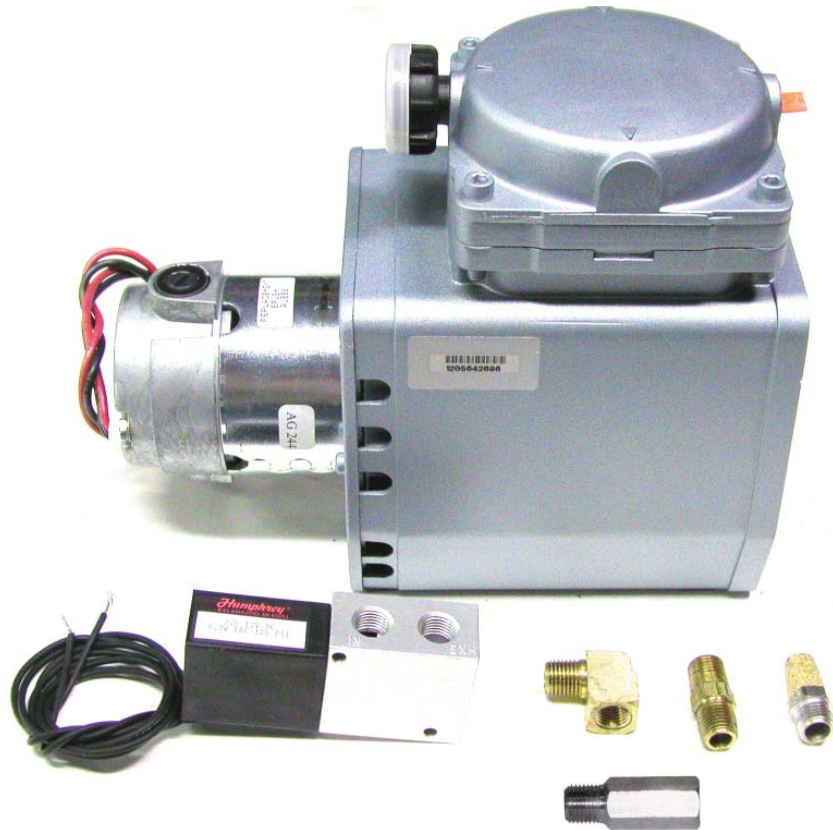

**ATC / BTC
VACUUM PUMP KIT (12V)
P/N: 80062001**

QTY	PART#	DESCRIPTION
1	P0503	NIPPLE-#4 NPT-BRASS
1	P0506	ELBOW-STR-90 DEG-#4 NPT-BRASS
1	P0208	FILTER
1	P0205	SOLENOID-12V
1	P0001	VACUUM PUMP-12V
1	P0111	FILTER-INLINE