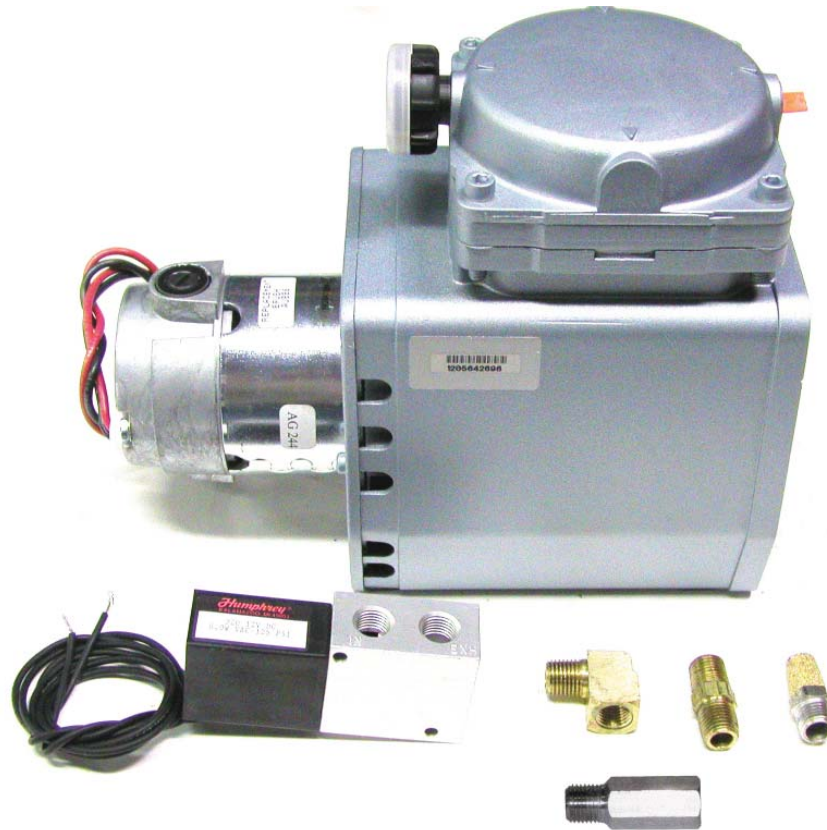

ATC VACUUM PUMP KIT (24V)
P/N: 80062002

QTY	PART#	DESCRIPTION
1	P0503	NIPPLE-#4 NPT-BRASS
1	P0506	ELBOW-STR-90 DEG-#4 NPT-BRASS
1	P0208	FILTER
1	P0206	SOLENOID-24V
1	P0002	VACUUM PUMP-24V
1	P0111	FILTER-INLINE