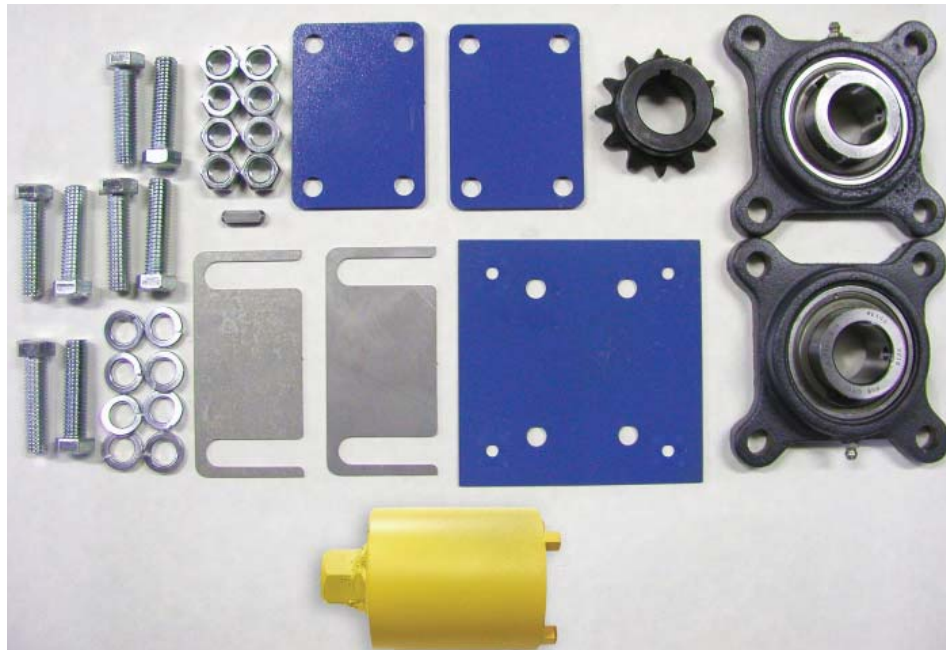

**BATTERY EXTRACTOR
LEAD SCREW FIELD RETRO KIT
P/N: 80252011**

QTY	PART#	DESCRIPTION
1	43024001	LEAD SCREW
1	PT0119	SPROCKET-50B15 X 1 3/16"
1	43097004	KEY-1/4" X 7/8"
2	PT0406	BEARING-FLANGE-4 BOLT-1 3/16"
8	HW0504	BOLT-HHCS-1/2-13 X 2"
8	HW0007	NUT-HEX-1/2-13
8	HW0110	WASHER-LOCK-1/2"
2	43057019	BEARING COVER
2	43057022	SHIM-18 GA.
1	43050001	SPANNER WRENCH
1	43057018	TEMPLATE-BEARING MOUNTING
1	80252011-i	INSTALLATION INSTRUCTIONS