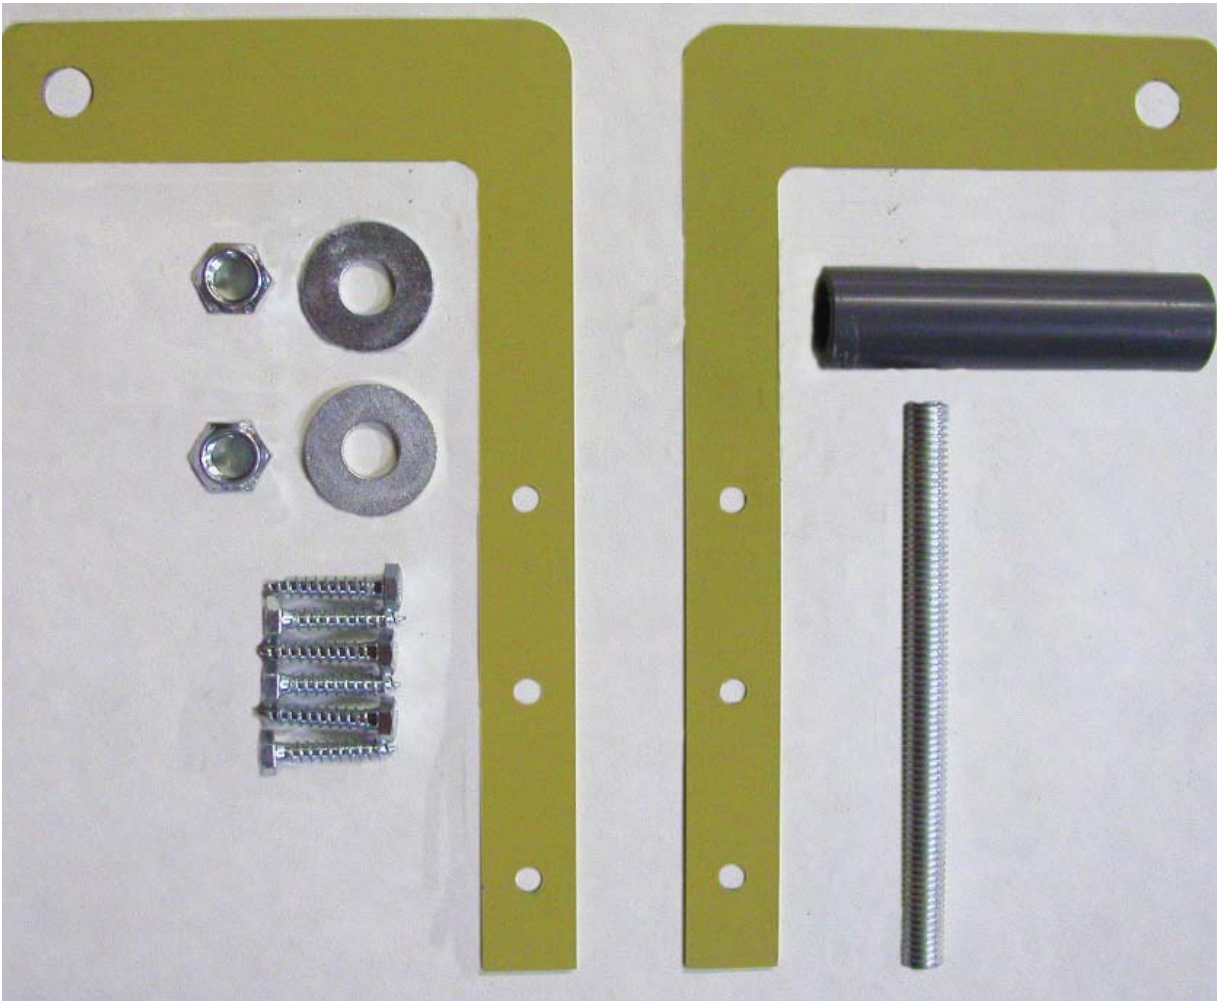

**BATTERY LIFTING BEAM HANDLE KIT**  
**P/N: 24012002**

<b>QTY</b>	<b>PART#</b>	<b>DESCRIPTION</b>
2	24017006	PLATE-SUPPORT-HANDLE
1	24017007	ROD-THREADED-1/2-13 X 6"
1	24018001	HANDLE
6	HW0300	BOLT-LAG-1/4" X 1 1/4"
2	HW0111	WASHER-FLAT-1/2"
2	LB0100	NUT-LOCK-1/2-13
1	24012002-i	INSTALLATION INSTRUCTIONS